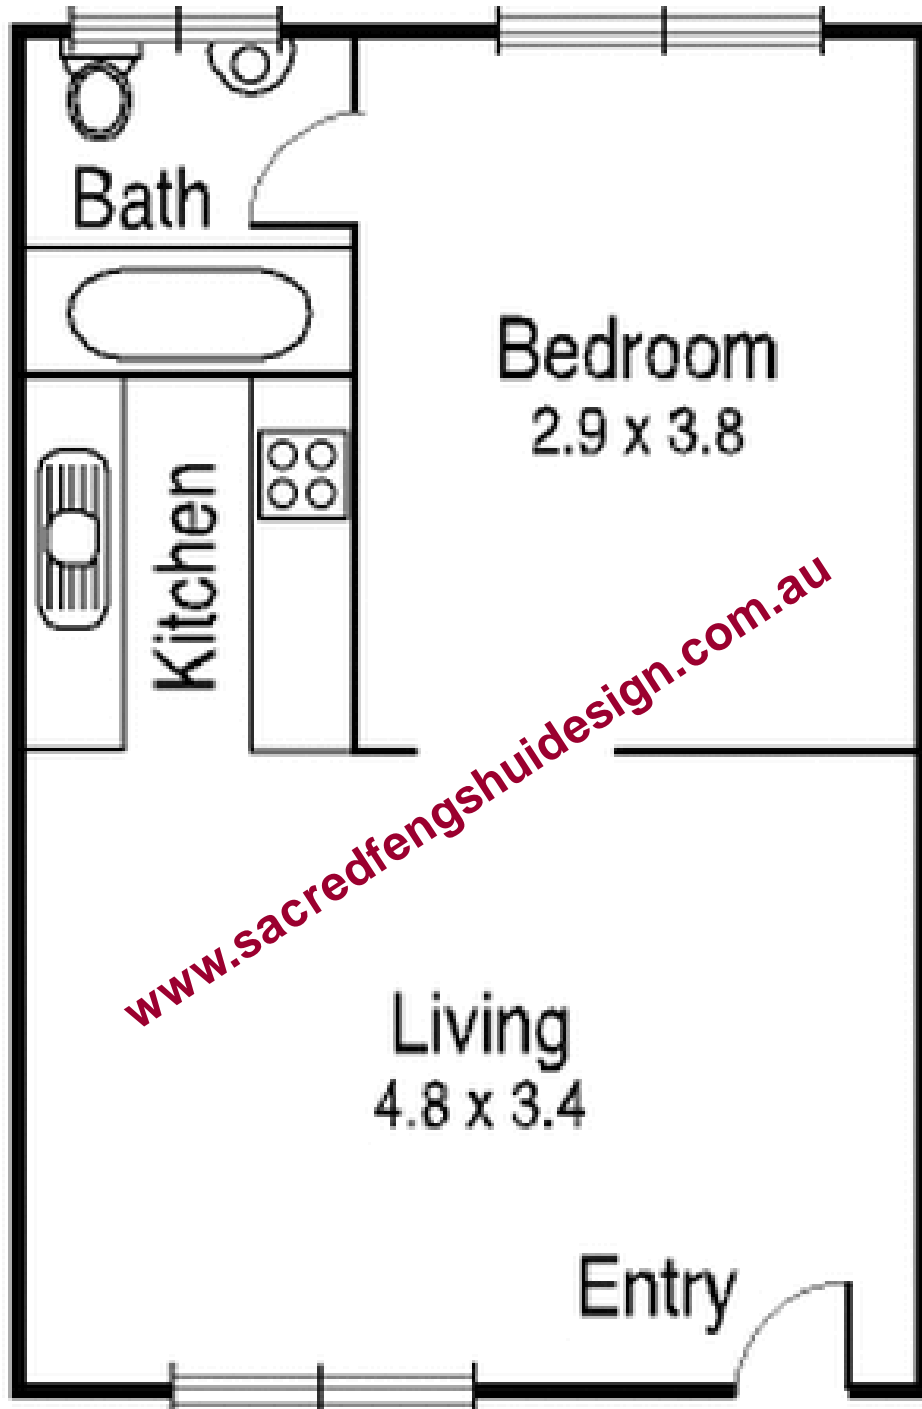

Floor plan size example on A4 paper of:-

- one bedroom unit
- small shop
- small office

Carol G Partridge t 1300 728 279 m 0434 880 411

feng shui • geomancy • sick building analysis • space clearing • divination • astrology
www.sacredfengshuidesign.com.au carol@sacredfengshuidesign.com.au PO Box 8644, Armadale Vic 3143