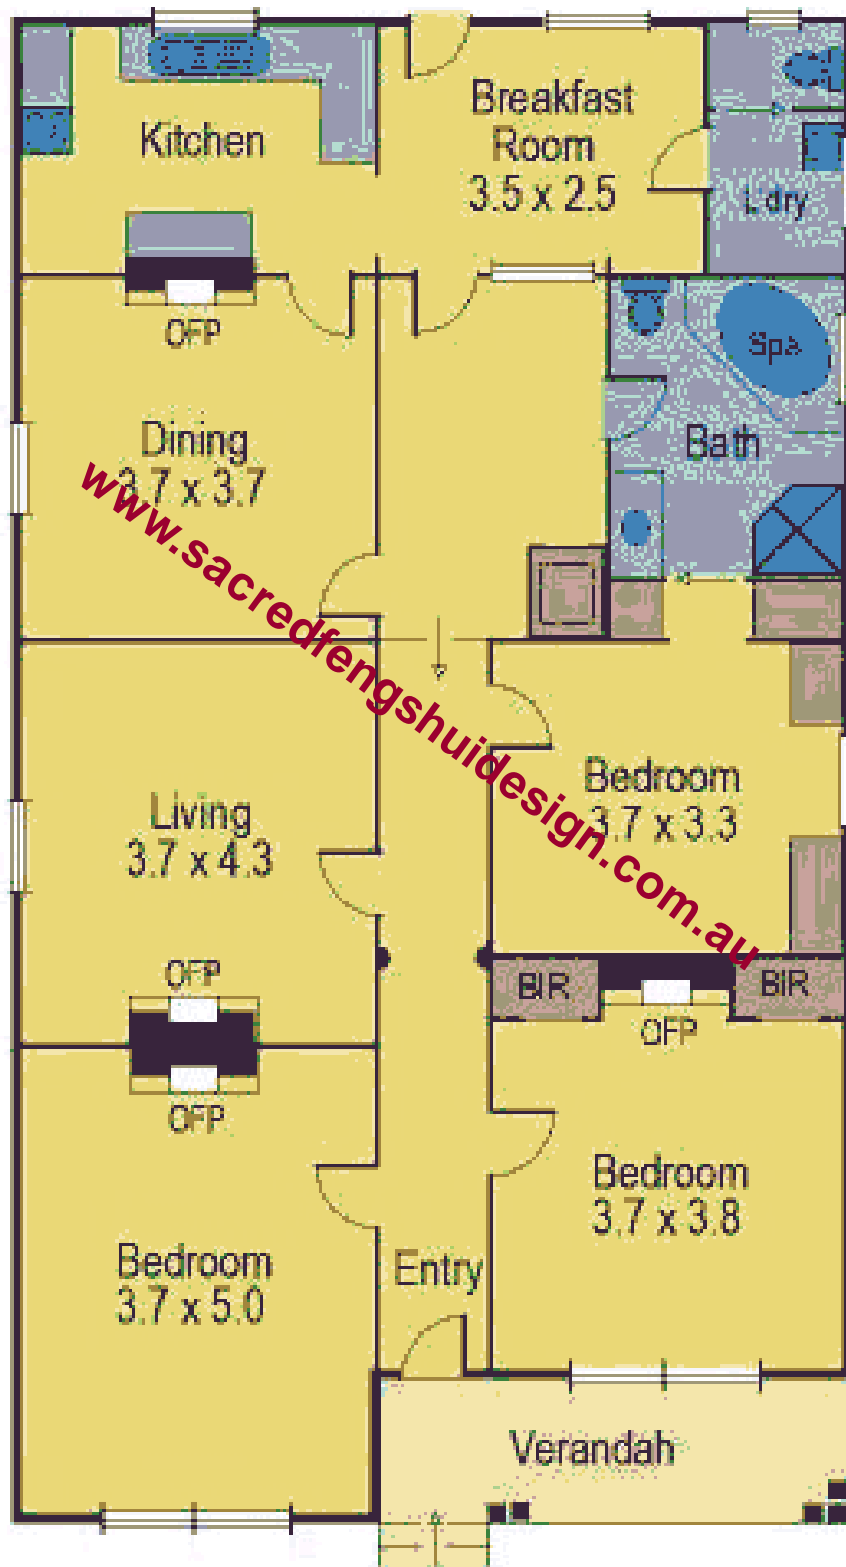

Floor plan size example on A4 paper of:-

- three bedroom unit or house
- medium business

Carol G Partridge t 1300 728 279 m 0434 880 411

feng shui • geomancy • sick building analysis • space clearing • divination • astrology  
www.sacredfengshuidesign.com.au carol@sacredfengshuidesign.com.au PO Box 8644, Armadale Vic 3143