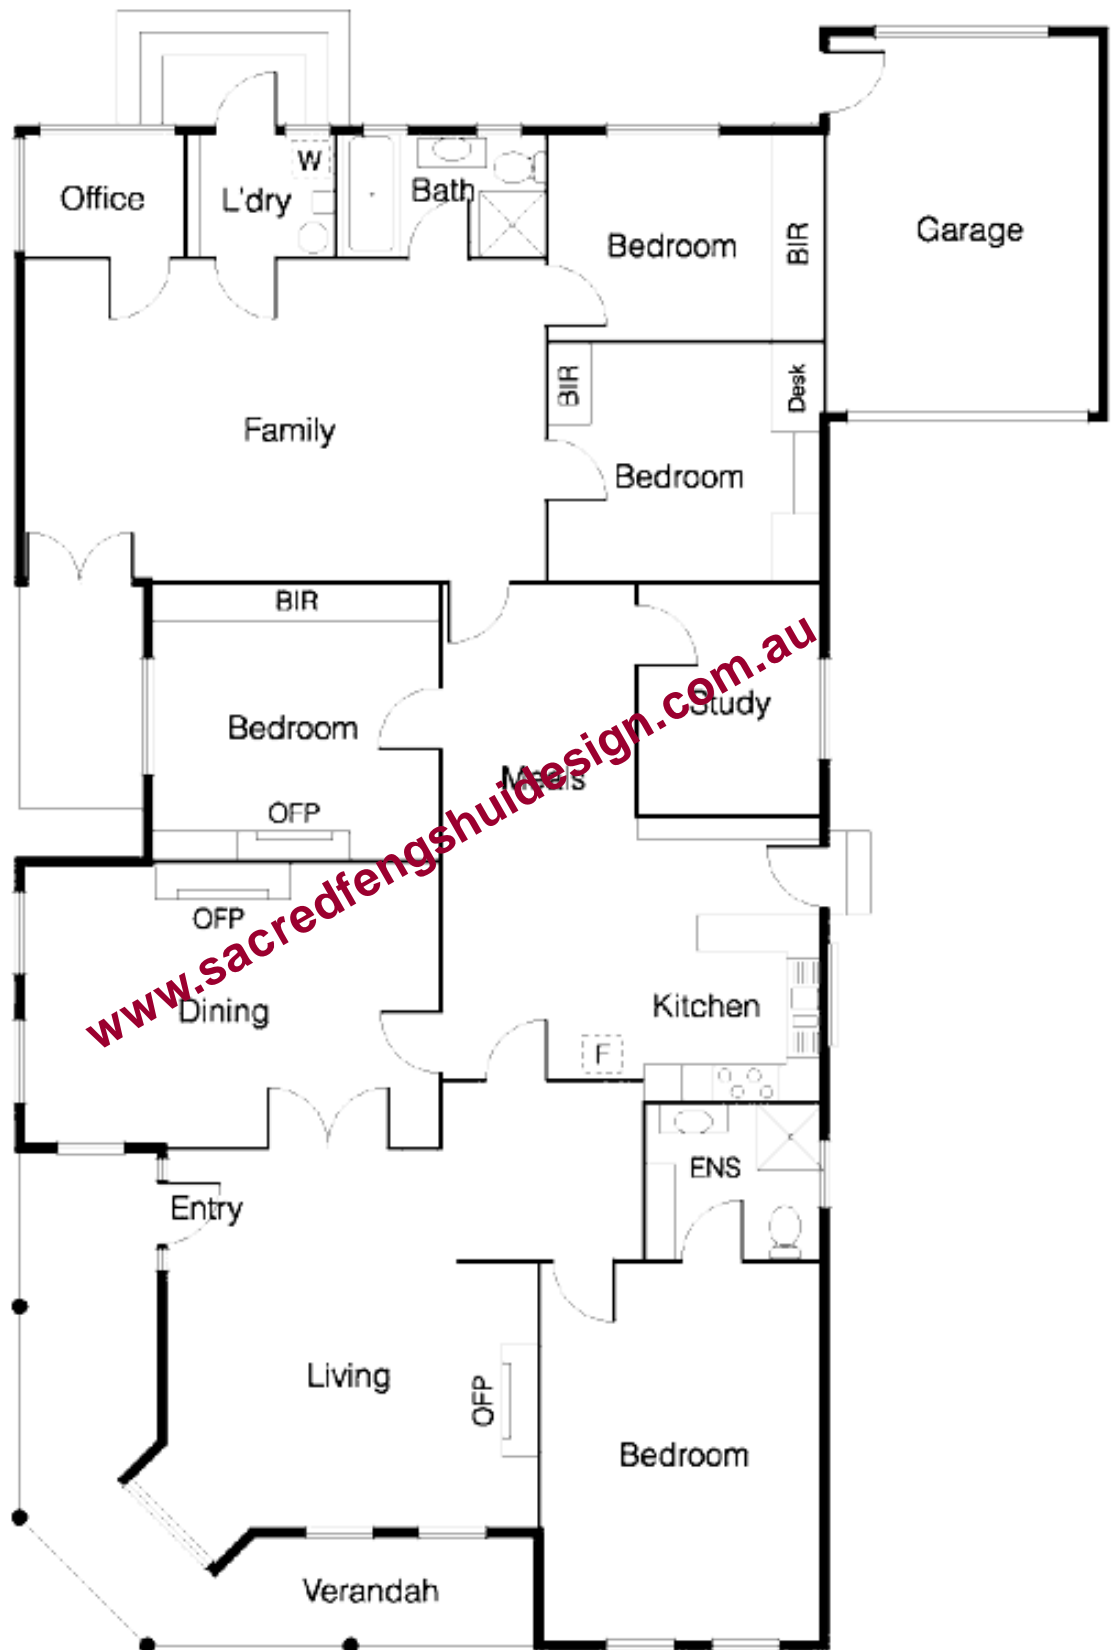

Floor plan size example on A4 paper of:-
• 4 bedroom unit or house

Carol G Partridge t 1300 728 279 m 0434 880 411

feng shui • geomancy • sick building analysis • space clearing • divination • astrology
www.sacredfengshuidesign.com.au carol@sacredfengshuidesign.com.au PO Box 8644, Armadale Vic 3143