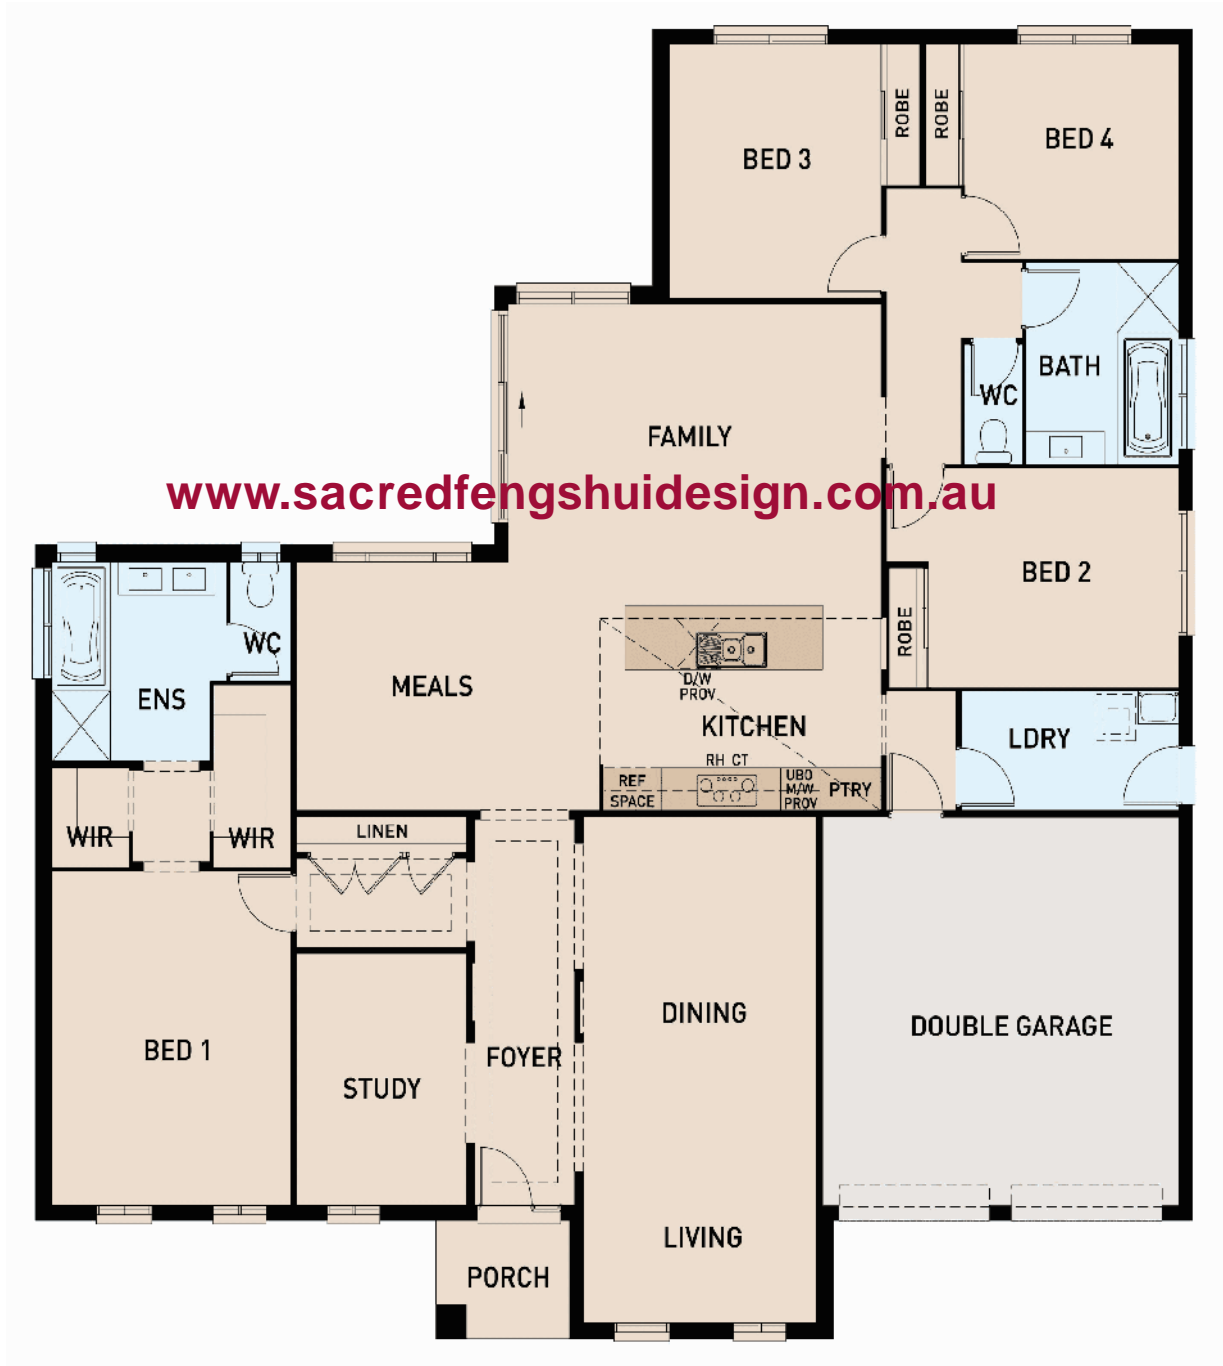

Floor plan size example on A4 paper of:-
• 4 bedroom unit or house

Carol G Partridge t 1300 728 279 m 0434 880 411

feng shui • geomancy • sick building analysis • space clearing • divination • astrology
www.sacredfengshuidesign.com.au carol@sacredfengshuidesign.com.au PO Box 8644, Armadale Vic 3143